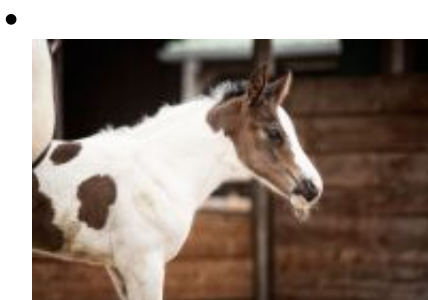

# Whata Asset Cora (Cora)

Stute, Brown Tobiano

**Geboren: 14.04.2020**

Dam: KS Tabita Mac Badger

Sire: Whata Vested Asset

-

•