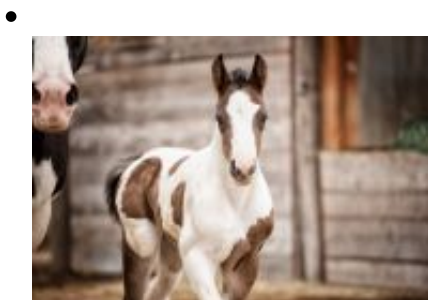

# Whata Asset Cora (Cora)

Stute, Brown Tobiano

**Geboren: 14.04.2020**

Dam: KS Tabita Mac Badger

Sire: Whata Vested Asset

-

•